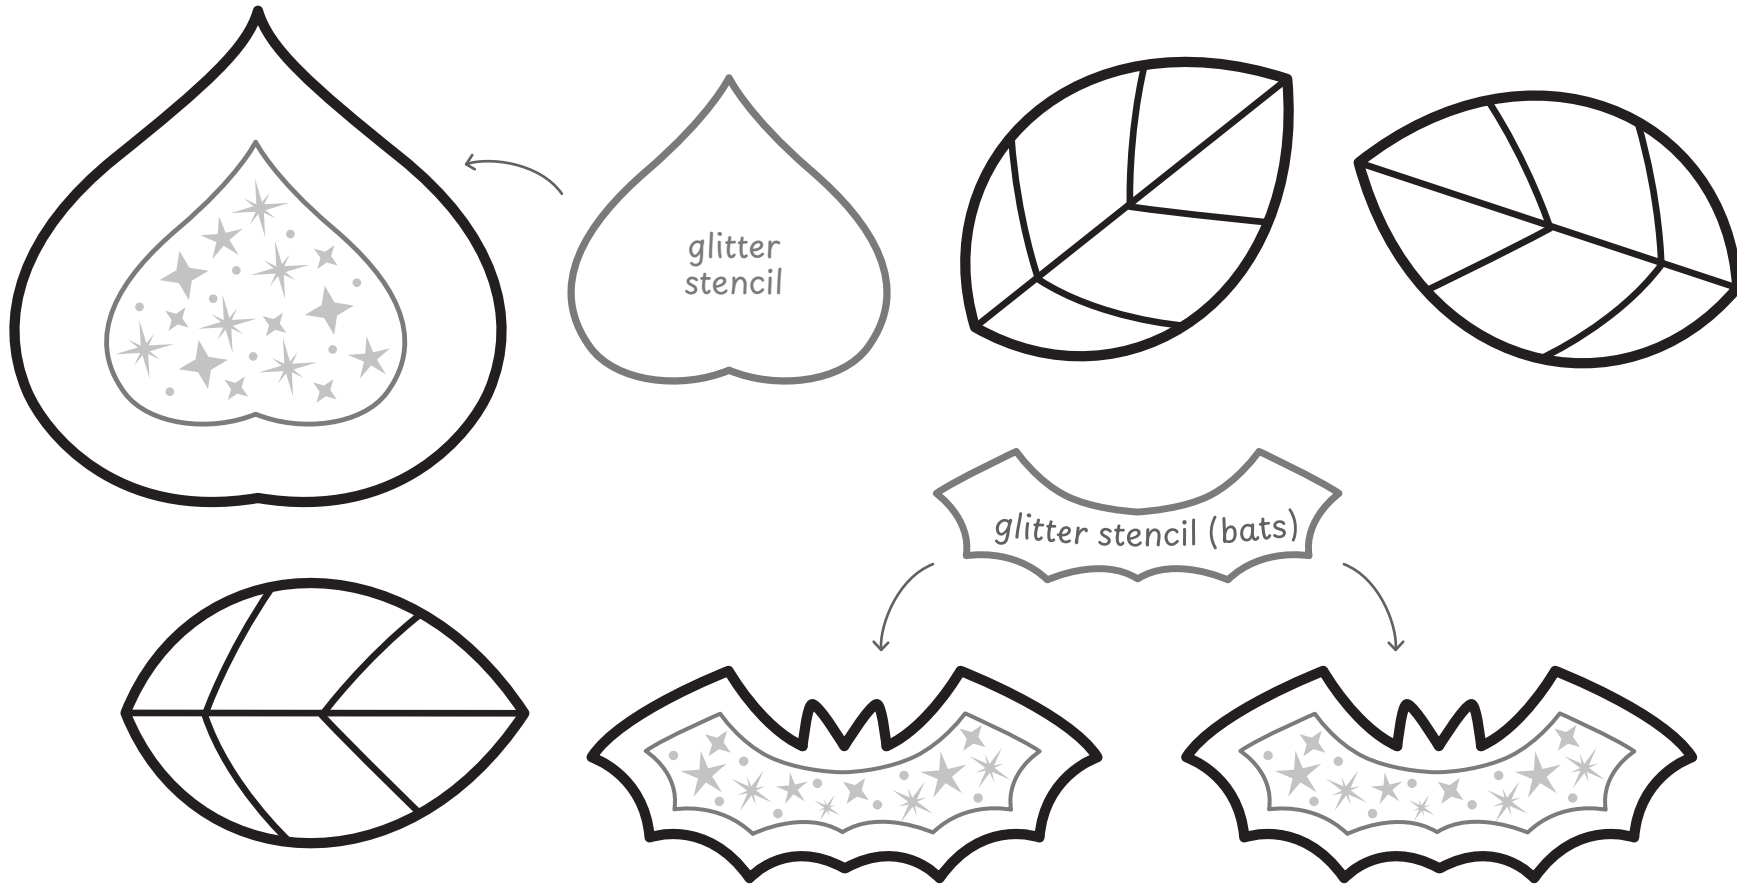

Kawaii Halloween Wreath - Craft Template

www.AyeletKeshet.com

For EU-based users: This item includes safety and compliance information in accordance with the General Product Safety Regulation (GPSR). Please visit: www.ayeletkeshet.com/product-safety

Happy Halloween!

Stencil for the wreath base
(Trace twice to create a full ring)